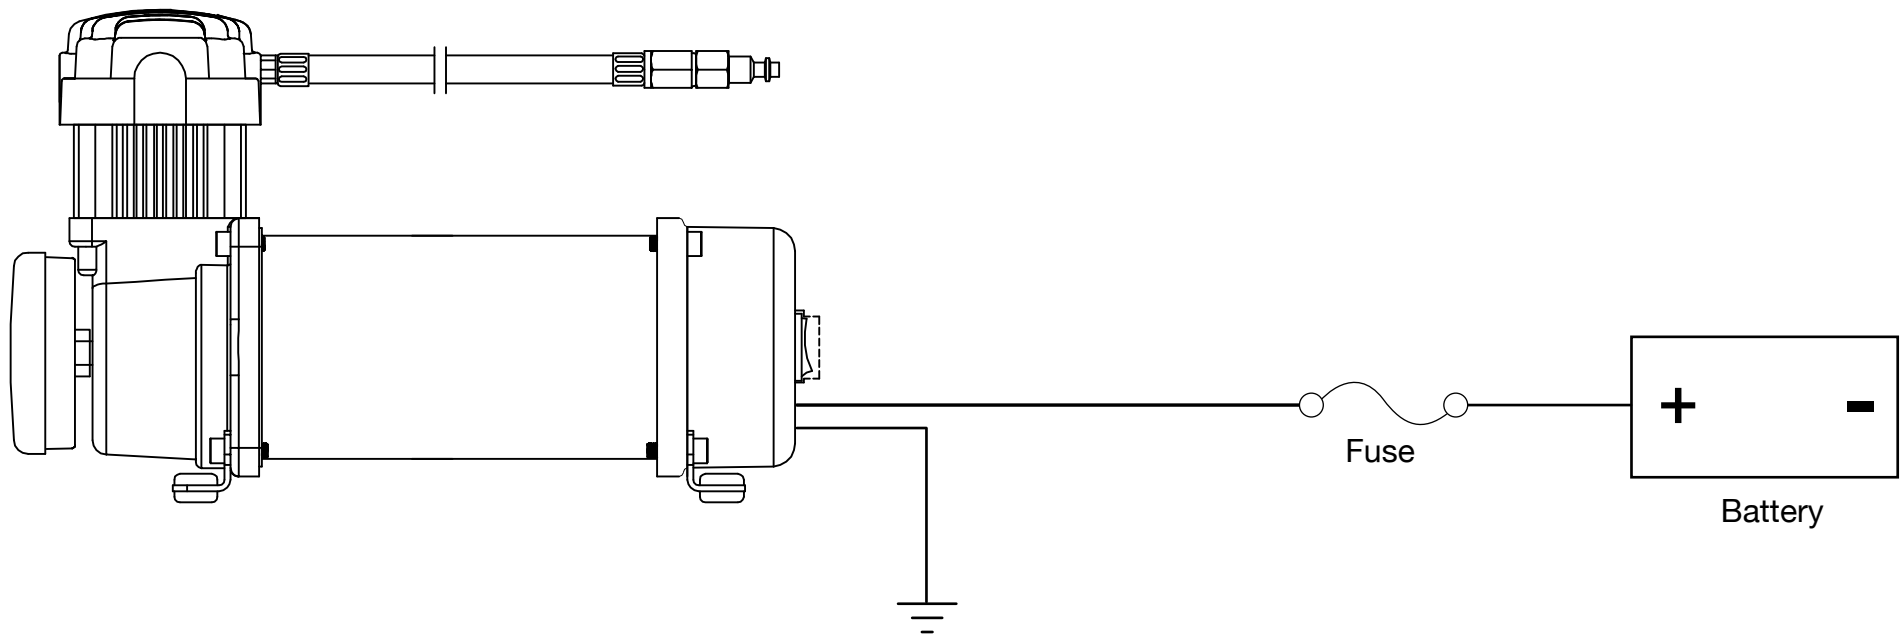

Your Vital Air Source

"H" MODEL COMPRESSOR WIRING DIAGRAM

15 Edelman
Irvine, CA 92618
949-585-0011
www.viaircorp.com