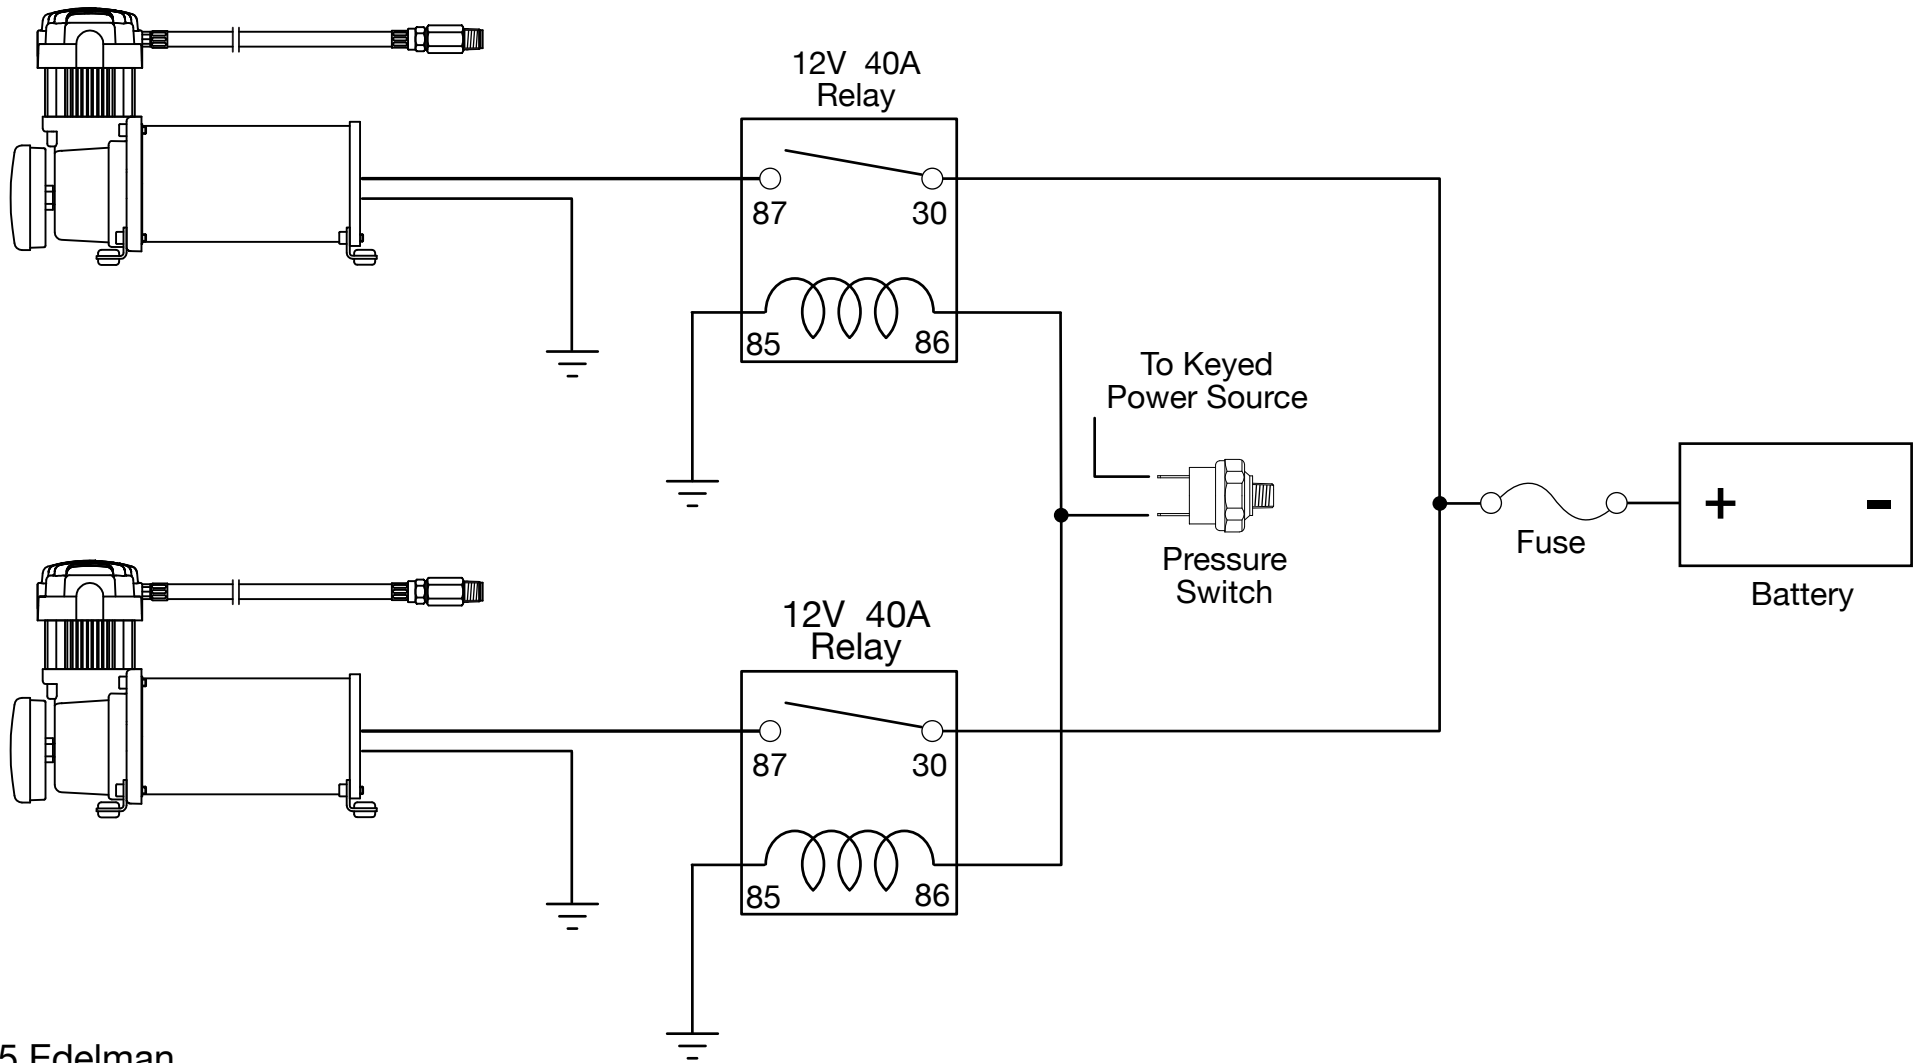

# DUAL "C" MODEL COMPRESSOR WIRING DIAGRAM

15 Edelman  
Irvine, CA 92618  
949-585-0011  
www.viaircorp.com