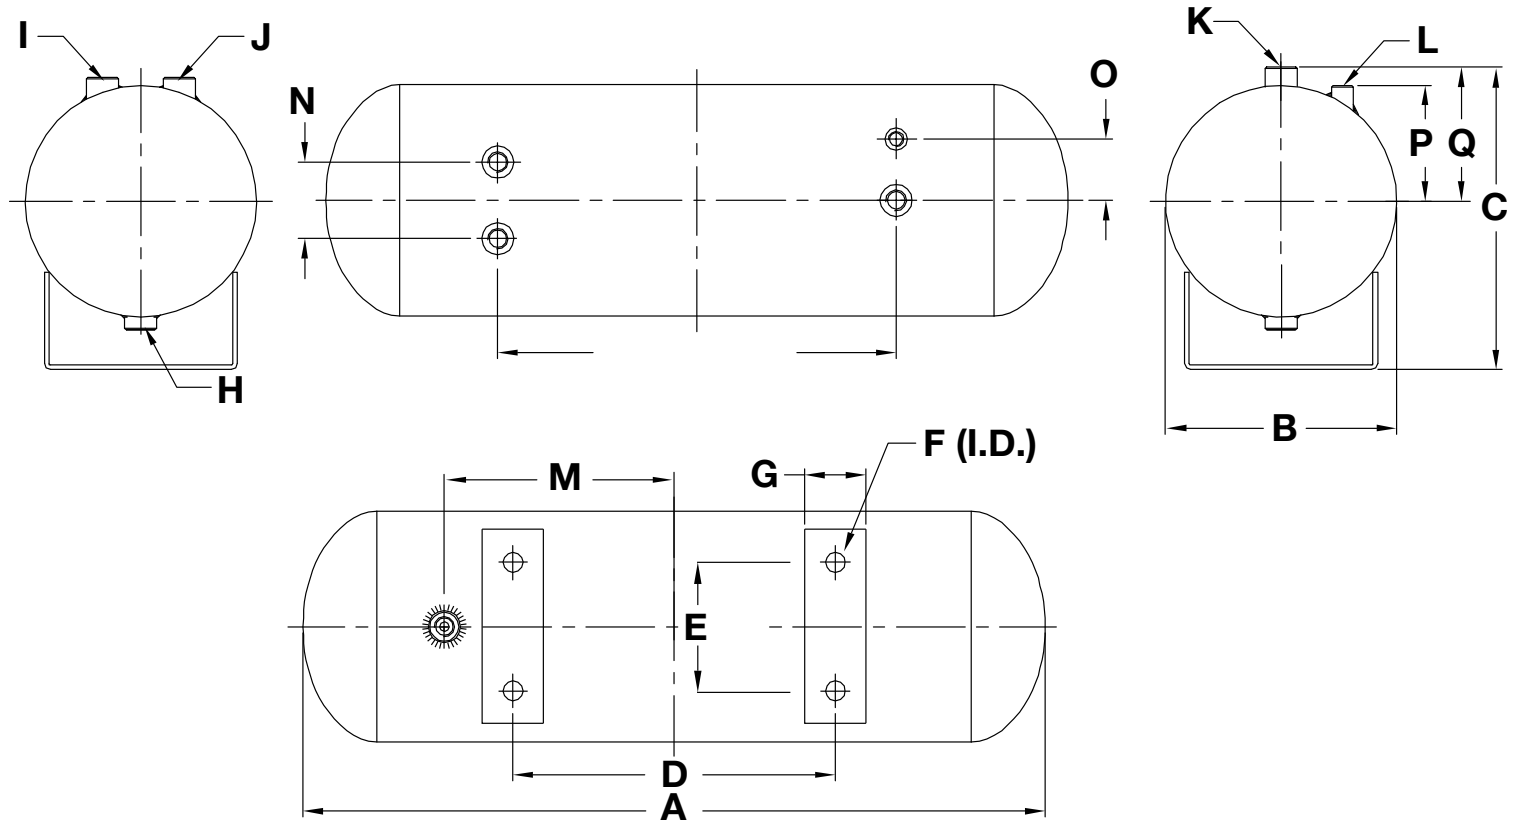

DIMENSIONS - MM

Part Number	A	B	C	D	E	F	G	H	I	J
10002	170.5	83.2	129.0	153.3	69.0	520.0	1/4" (M)	610.0	7.0	8.40

* All measurements in millimeters, unless otherwise noted.
** All fittings are NPT, unless otherwise noted.

DIMENSIONS - IN

Part Number	A	B	C	D	E	F	G	H	I	J
10002	6.71	3.28	5.08	6.04	2.72	20.47	1/4" (M)	24.02	0.28	0.33

* All measurements in inches, unless otherwise noted.
** All fittings are NPT, unless otherwise noted.

DIMENSIONS - MM

Part Number	A	B	C	D	E	F	G	H	
91020	484.3	151.0	197.5	210.5	84.0	5.1	40.0	1/4" (F)	
	I	J	K	L	M	N	O	P	Q
	1/4" (F)	1/4" (F)	1/4" (F)	1/8" (F)	150.0	50.0	40.0	75.6	87.5

* All measurements in millimeters, unless otherwise noted.

** All fittings are NPT, unless otherwise noted.

DIMENSIONS - IN

Part Number	A	B	C	D	E	F	G	H	
91020	19.07	5.94	7.78	8.29	3.31	0.20	1.57	1/4" (F)	
	I	J	K	L	M	N	O	P	Q
	1/4" (F)	1/4" (F)	1/4" (F)	1/8" (F)	5.91	1.97	1.57	2.98	3.44