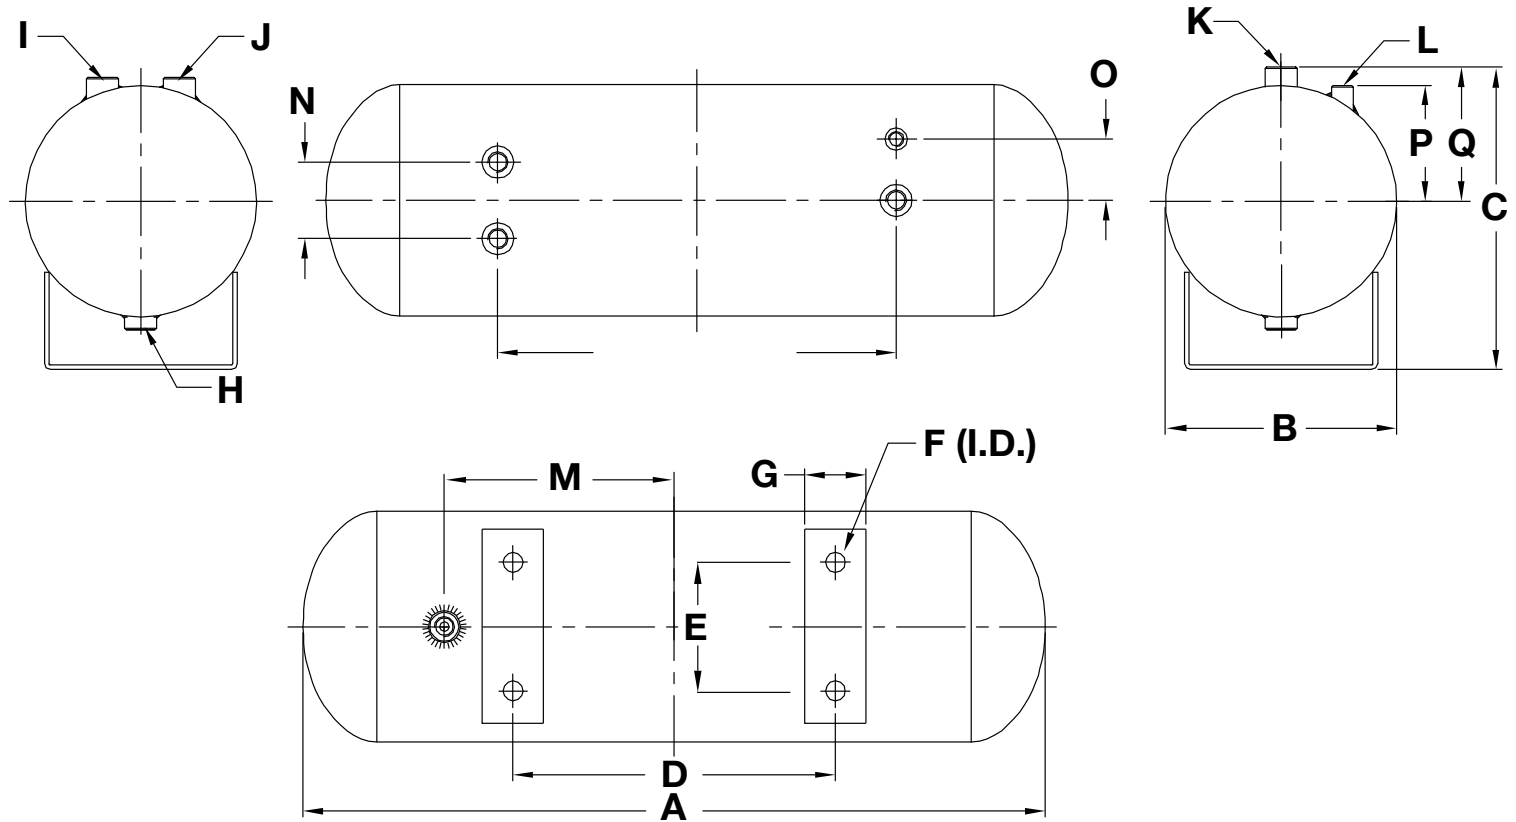

DIMENSIONS - MM

Part Number	A	B	C	D	E	F	G	H	I	J
27520	170.5	83.2	129.0	153.3	69.0	520.0	1/4" (M)	610.0	7.0	8.40

* All measurements in millimeters, unless otherwise noted.
** All fittings are NPT, unless otherwise noted.

DIMENSIONS - IN

Part Number	A	B	C	D	E	F	G	H	I	J
27520	6.71	3.28	5.08	6.04	2.72	20.47	1/4" (M)	24.02	0.28	0.33

* All measurements in inches, unless otherwise noted.
** All fittings are NPT, unless otherwise noted.

DIMENSIONS - MM

Part Number	A	B	C	D	E	F	G	H	
91020	484.3	151.0	197.5	210.5	84.0	5.1	40.0	1/4" (F)	
	I	J	K	L	M	N	O	P	Q
	1/4" (F)	1/4" (F)	1/4" (F)	1/8" (F)	150.0	50.0	40.0	75.6	87.5

* All measurements in millimeters, unless otherwise noted.

** All fittings are NPT, unless otherwise noted.

DIMENSIONS - IN

Part Number	A	B	C	D	E	F	G	H	
91020	19.07	5.94	7.78	8.29	3.31	0.20	1.57	1/4" (F)	
	I	J	K	L	M	N	O	P	Q
	1/4" (F)	1/4" (F)	1/4" (F)	1/8" (F)	5.91	1.97	1.57	2.98	3.44